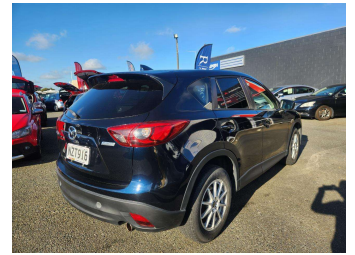

2016 Mazda CX-5 20S

Purchase Price **\$17,990**
Includes GST, Registration & Licensing

Finance may be available on this vehicle. Ask one of our friendly staff for more information.

Gain peace of mind with Mechanical Breakdown Insurance. **Ask us how.**

Body Style
5 door, SUV

Odometer
130,215 km

Engine
2000 cc, Internal Combustion

Fuel Type
Petrol

Transmission
Automatic, Front Wheel

Wheels
-

VIN
7AT0C144X21203084

Interior
Black