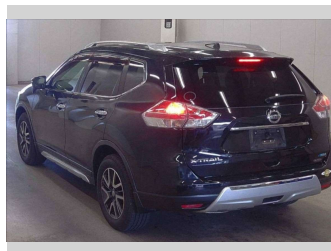

2014 Nissan X-Trail 20X 4WD

Purchase Price **\$17,990**
Includes GST, Registration & Licensing

Finance may be available on this vehicle. Ask one of our friendly staff for more information.

Gain peace of mind with Mechanical Breakdown Insurance. **Ask us how.**

Body Style
5 door, SUV

Odometer
130,057 km

Engine
2000 cc, Internal Combustion

Fuel Type
Petrol

Transmission
Automatic, 4WD

Wheels
-

VIN
-

Interior
Black