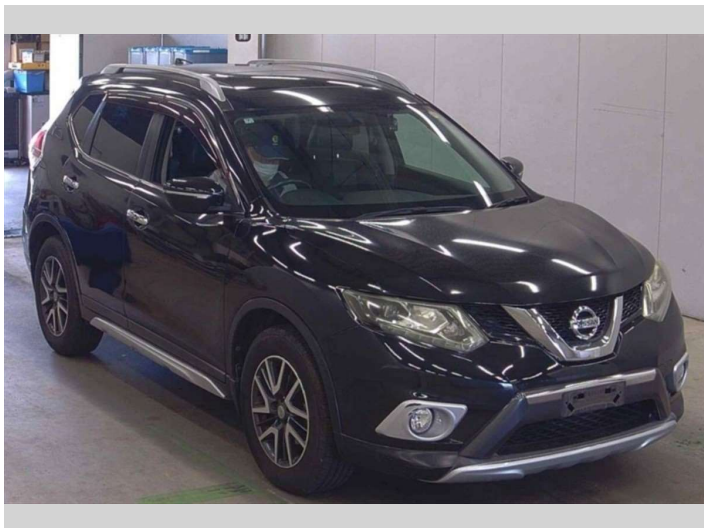

2014 Nissan X-Trail 20X 4WD

Purchase Price **\$17,990**
Includes GST, Registration & Licensing

Finance may be available on this vehicle. Ask one of our friendly staff for more information.

Gain peace of mind with Mechanical Breakdown Insurance. **Ask us how.**

Body Style
5 door, SUV

Odometer
130,057 km

Engine
2000 cc, Internal Combustion

Fuel Type
Petrol

Transmission
Automatic, 4WD

Wheels
-

VIN
-

Interior
Black

Safety
-

Reg No.
-

Ext Colour
Black

History
-

Seats
5 seats, Leather

CO2 Emissions
-

Energy Economy
-

Stock ID: 47665