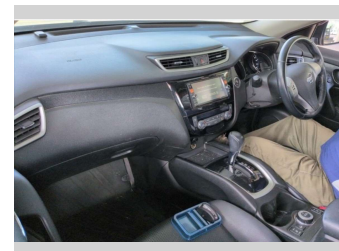

2014 Nissan X-Trail 20X Exteremer X

Purchase Price **$17,990**
Includes GST, Registration & Licensing

Finance may be available on this vehicle. Ask one of our friendly staff for more information.

Gain peace of mind with Mechanical Breakdown Insurance. **Ask us how.**

Top features

- » 3 Full Seat Belts In R...
- » 4WD
- » 6 Air Bags
- » ABS Braking
- » Alloy Wheels
- » Cam Chain
- » CD Player
- » Child Seat Anchor Poin...
- » Electronic Stability C...
- » ISOFIX Child Seat Anch...
- » Keyless Entry
- » Keyless Start
- » Remote Central Locking
- » Split Fold Down Rear S...

Body Style
5 door, SUV

Odometer
130,057 km

Engine
2000 cc, Internal Combustion

Fuel Type
Petrol

Transmission
Automatic, 4WD

Wheels
-

VIN
-

Interior
Black

Safety
-

Reg No.
-

Ext Colour
Black

History
-

Seats
5 seats, Leather

CO2 Emissions
-

Energy Economy
-

Stock ID: 47665

Regent Car Court | Phone Sean 0276122217 - Natasha 0275363732 | Email sales@regentcars.co.nz
100 & 167 Clyde Street, Invercargill 9810, New Zealand
www.regentcars.co.nz

4.73 | 859 reviews