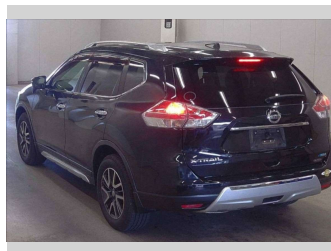

# 2014 Nissan X-Trail 20X Exteremer X

**Purchase Price** **\$17,990**  
Includes GST, Registration & Licensing

Finance may be available on this vehicle. Ask one of our friendly staff for more information.

Body Style  
**5 door, SUV**

Odometer  
**130,057 km**

Engine  
**2000 cc, Internal Combustion**

Fuel Type  
**Petrol**

Transmission  
**Automatic, 4WD**

Wheels  
-

VIN  
-

Interior  
**Black**