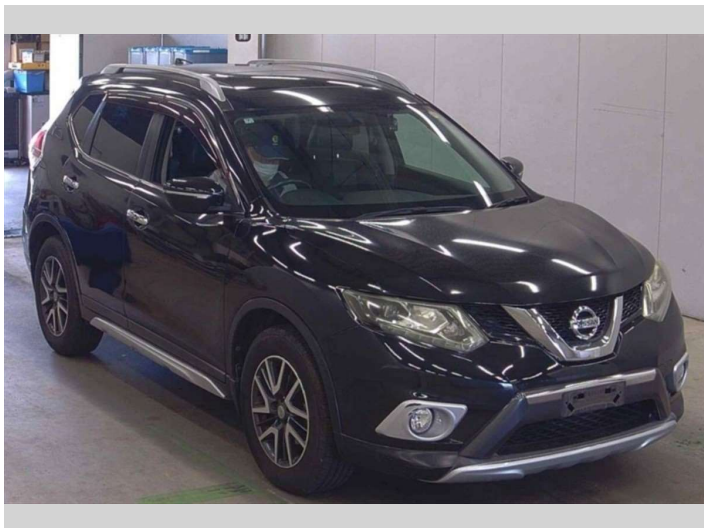

# 2014 Nissan X-Trail 20X Exteremer X

**Purchase Price** **\$17,990**  
Includes GST, Registration & Licensing

Finance may be available on this vehicle. Ask one of our friendly staff for more information.

Body Style  
**5 door, SUV**

Odometer  
**130,057 km**

Engine  
**2000 cc, Internal Combustion**

Fuel Type  
**Petrol**

Transmission  
**Automatic, 4WD**

Wheels  
-

VIN  
-

Interior  
**Black**