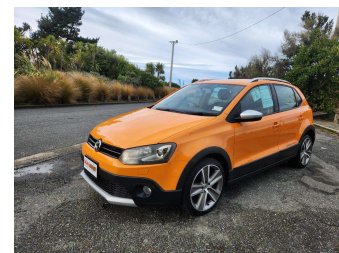

2013 Volkswagen Cross Polo

Purchase Price **\$11,990**
Includes GST, Registration & Licensing

Finance may be available on this vehicle. Ask one of our friendly staff for more information.

Gain peace of mind with Mechanical Breakdown Insurance. **Ask us how.**

Body Style
5 door, Hatchback

Odometer
130,610 km

Engine
1200 cc, Internal Combustion

Fuel Type
Petrol

Transmission
Automatic, Front Wheel

Wheels
-

VIN
WVWZZZ6RZCU080238

Interior
Black/Orange