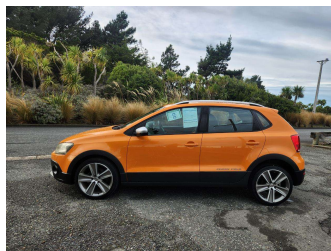

2013 Volkswagen Cross Polo

Purchase Price **\$11,990**
Includes GST, Registration & Licensing

Finance may be available on this vehicle. Ask one of our friendly staff for more information.

Gain peace of mind with Mechanical Breakdown Insurance. **Ask us how.**

Body Style
5 door, Hatchback

Odometer
130,610 km

Engine
1200 cc, Internal Combustion

Fuel Type
Petrol

Transmission
Automatic, Front Wheel

Wheels
-

VIN
WVWZZZ6RZCU080238

Interior
Black/Orange