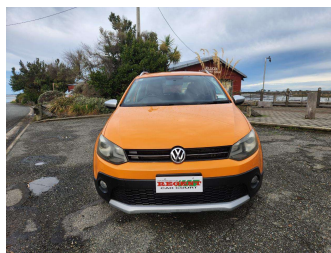

2013 Volkswagen Cross Polo

Purchase Price **\$11,990**
Includes GST, Registration & Licensing

Finance may be available on this vehicle. Ask one of our friendly staff for more information.

Gain peace of mind with Mechanical Breakdown Insurance. **Ask us how.**

Body Style
5 door, Hatchback

Odometer
130,610 km

Engine
1200 cc, Internal Combustion

Fuel Type
Petrol

Transmission
Automatic, Front Wheel

Wheels
-

VIN
WVWZZZ6RZCU080238

Interior
Black/Orange