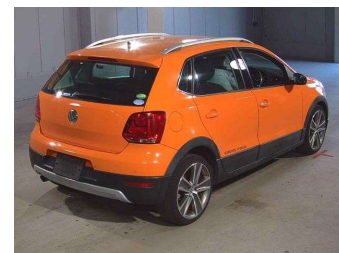

2013 Volkswagen Cross Polo

Purchase Price **\$11,990**
Includes GST, Registration & Licensing

Finance may be available on this vehicle. Ask one of our friendly staff for more information.

Gain peace of mind with Mechanical Breakdown Insurance. **Ask us how.**

Body Style
5 door, Hatchback

Odometer
130,610 km

Engine
1200 cc, Internal Combustion

Fuel Type
Petrol

Transmission
Automatic, Front Wheel

Wheels
-

VIN
WVWZZZ6RZCU080238

Interior
Black/Orange