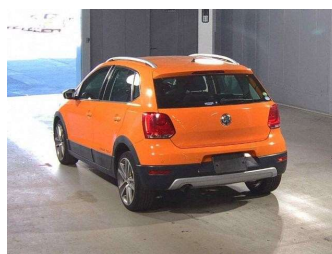

2013 Volkswagen Cross Polo

Purchase Price **\$11,990**
Includes GST, Registration & Licensing

Finance may be available on this vehicle. Ask one of our friendly staff for more information.

Gain peace of mind with Mechanical Breakdown Insurance. **Ask us how.**

Body Style
5 door, Hatchback

Odometer
130,610 km

Engine
1200 cc, Internal Combustion

Fuel Type
Petrol

Transmission
Automatic, Front Wheel

Wheels
-

VIN
WVWZZZ6RZCU080238

Interior
Black/Orange