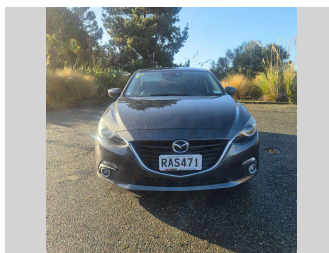

2014 Mazda Axela Sport 20S SKYACTIVE

Purchase Price **\$15,990**
Includes GST, Registration & Licensing

Finance may be available on this vehicle. Ask one of our friendly staff for more information.

Gain peace of mind with Mechanical Breakdown Insurance. **Ask us how.**

Body Style
5 door, Hatchback

Odometer
112,845 km

Engine
2000 cc, Internal Combustion

Fuel Type
Petrol

Transmission
Automatic, Front Wheel

Wheels
-

VIN
7AT0C13JX24104687

Interior
Black