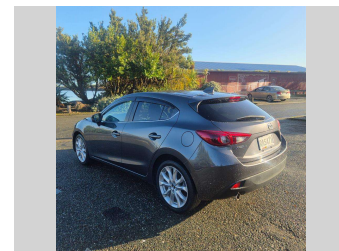

2014 Mazda Axela Sport 20S SKYACTIVE

Purchase Price **\$15,990**
Includes GST, Registration & Licensing

Finance may be available on this vehicle. Ask one of our friendly staff for more information.

Gain peace of mind with Mechanical Breakdown Insurance. **Ask us how.**

Body Style
5 door, Hatchback

Odometer
112,845 km

Engine
2000 cc, Internal Combustion

Fuel Type
Petrol

Transmission
Automatic, Front Wheel

Wheels
-

VIN
7AT0C13JX24104687

Interior
Black