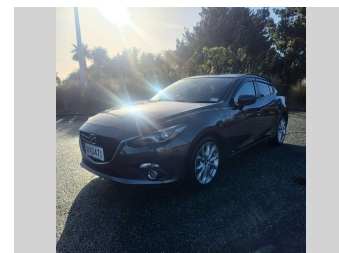

2014 Mazda Axela Sport 20S SKYACTIVE

Purchase Price **\$15,990**
Includes GST, Registration & Licensing

Finance may be available on this vehicle. Ask one of our friendly staff for more information.

Gain peace of mind with Mechanical Breakdown Insurance. **Ask us how.**

Body Style
5 door, Hatchback

Odometer
112,845 km

Engine
2000 cc, Internal Combustion

Fuel Type
Petrol

Transmission
Automatic, Front Wheel

Wheels
-

VIN
7AT0C13JX24104687

Interior
Black