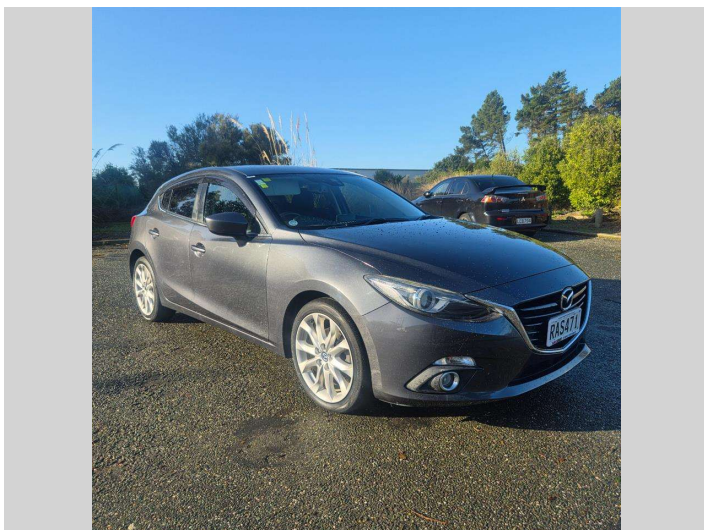

2014 Mazda Axela Sport 20S SKYACTIVE

Purchase Price **\$15,990**
Includes GST, Registration & Licensing

Finance may be available on this vehicle. Ask one of our friendly staff for more information.

Gain peace of mind with Mechanical Breakdown Insurance. **Ask us how.**

Top features

- » 4 Air Bags
- » ABS Braking
- » Air Con
- » Alloy Wheels
- » Auto Lights
- » Bluetooth
- » ISOFIX Child Seat Anch...
- » Keyless Entry
- » Keyless Start
- » Power Mirrors
- » Power Steering
- » Push Button Start
- » Radio
- » Rear Wiper
- » Retractable Mirrors
- » Reversing Camera

Body Style
5 door, Hatchback

Odometer
112,845 km

Engine
2000 cc, Internal Combustion

Fuel Type
Petrol

Transmission
Automatic, Front Wheel

Wheels
-

VIN
7AT0C13JX24104687

Interior
Black

Safety

Based on 2025 UCSR rating for 13-19 models

Reg No.
RAS471

Ext Colour
Grey

History
Ex-Overseas, 1 owner

Seats
5 seats

CO2 Emissions
★★★★☆
143 grams/km

Energy Economy
★★★★☆☆