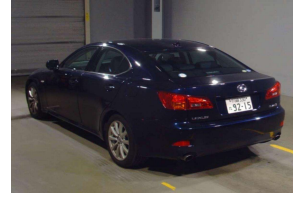

2006 Lexus IS 250

VEHICLE INFORMATION

Cash Price

Includes GST,
Registration &
Licensing

\$12,990

Finance may be
available on this
vehicle.

Ask one of our
friendly staff for
more information.

Gain peace of mind
with Mechanical
Breakdown Insurance.
Ask us how.

Body

4 door, Sedan

Odometer

93,929 km

Engine

2500 cc

Fuel Type

Petrol

Ext Colour

DARKBLUE

History

-

Seats

5 seats, Leather

Interior

Black