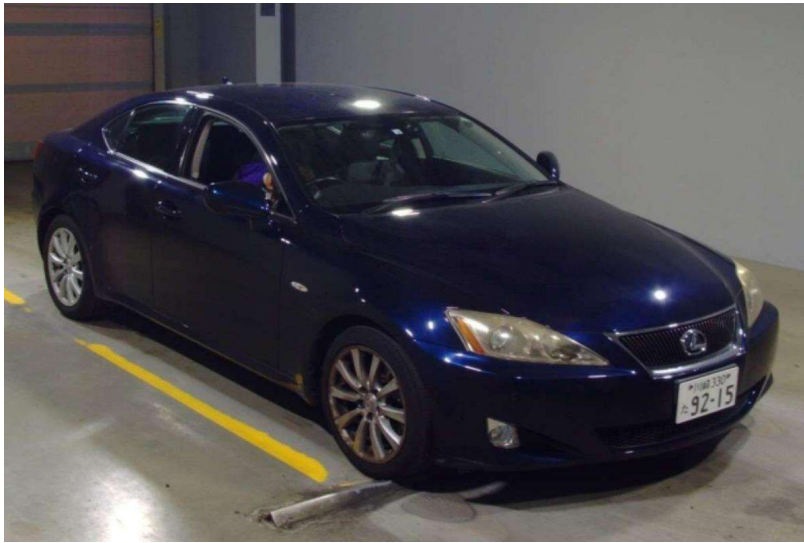

2006 Lexus IS 250

VEHICLE INFORMATION

Cash Price

Includes GST,
Registration &
Licensing

\$12,990

Finance may be
available on this
vehicle.

Ask one of our
friendly staff for
more information.

Gain peace of mind
with Mechanical
Breakdown Insurance.
Ask us how.

Body

4 door, Sedan

Odometer

93,929 km

Engine

2500 cc

Fuel Type

Petrol

Ext Colour

DARKBLUE

History

-

Seats

5 seats, Leather

Interior

Black