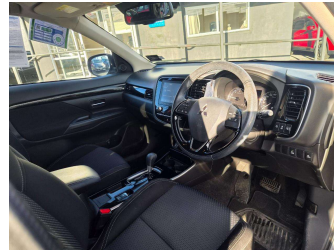

2021 Mitsubishi Outlander LS 2.4P/CVT

Purchase Price **$26,990**
Includes GST, Registration & Licensing

Finance may be available on this vehicle. Ask one of our friendly staff for more information.

Gain peace of mind with Mechanical Breakdown Insurance. **Ask us how.**

Top features

- » 3 Full Seat Belts In R...
- » 6 Air Bags
- » ABS Braking
- » Air Con
- » Alloy Wheels
- » Bluetooth
- » Cam Chain
- » Child Seat Anchor Poin...
- » Cruise Control
- » Electronic Stability C...
- » ISOFIX Child Seat Anch...
- » Keyless Entry
- » Keyless Start
- » NZ New
- » Power Mirrors
- » Power Steering
- » Push Button Start
- » Radio

Body Style
5 door, SUV

Odometer
56,514 km

Engine
2400 cc, Internal Combustion

Fuel Type
Petrol

Transmission
Automatic, Front Wheel

Wheels
-

VIN
JMFXTGF8WLZ019736

Interior
Black

Safety

Based on 2025 UCSR rating for 12-21 models

Reg No.
NJT937

Ext Colour
Grey

History
NZ New, 2 owners

Seats
7 seats, Cloth

CO2 Emissions
★★★★☆
186 grams/km

Energy Economy
★★☆☆☆☆

Annual fuel cost of $3,140
8L per 100km

Cost per year is an estimate based on petrol price of $2.80 per litre and an average distance of 14000 km. Emissions and Energy Economy figures standardised to 3P WLTP.

Stock ID: 47733

Regent Car Court | Phone Sean 0276122217 - Natasha 0275363732 | Email sales@regentcars.co.nz
100 & 167 Clyde Street, Invercargill 9810, New Zealand
www.regentcars.co.nz

★★★★★
4.73 | 873 reviews