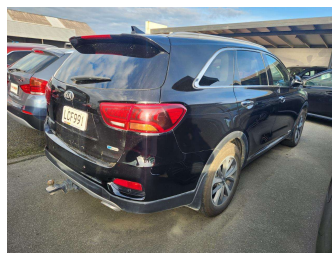

# 2018 Kia Sorento EX 4WD 7 Seater

**Purchase Price** **\$19,990**  
Includes GST, Registration & Licensing

Finance may be available on this vehicle. Ask one of our friendly staff for more information.

Gain peace of mind with Mechanical Breakdown Insurance. **Ask us how.**

**Top features**

- » 4 Wheel Drive
- » 4WD
- » 6 Air Bags
- » 7 Seats
- » ABS Braking
- » Air Con
- » Alloy Wheels
- » Auto Air Conditioning
- » Auto Lights
- » AUX Input
- » Blue Tooth Connectivit...
- » Cruise Control
- » Cruise Control
- » Driving Lights
- » Face Lift Model
- » Fog Lamps
- » Indicator Mirror
- » Keyless Entry

Body Style  
**5 door, SUV**

Odometer  
**262,745 km**

Engine  
**2200 cc, Internal Combustion**

Fuel Type  
**Diesel**

Transmission  
**Automatic, 4WD**

Wheels  
-

VIN  
**KNAPH81BSJ5392046**

Interior  
**Black**