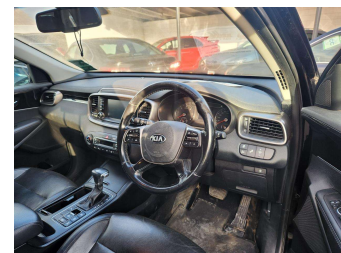

# 2018 Kia Sorento EX 4WD 7 Seater

**Purchase Price** **\$19,990**  
Includes GST, Registration & Licensing

Finance may be available on this vehicle. Ask one of our friendly staff for more information.

Gain peace of mind with Mechanical Breakdown Insurance. **Ask us how.**

**Top features**

- » 4 Wheel Drive
- » 4WD
- » 6 Air Bags
- » 7 Seats
- » ABS Braking
- » Air Con
- » Alloy Wheels
- » Auto Air Conditioning
- » Auto Lights
- » AUX Input
- » Blue Tooth Connectivit...
- » Cruise Control
- » Cruise Control
- » Driving Lights
- » Face Lift Model
- » Fog Lamps
- » Indicator Mirror
- » Keyless Entry

Body Style  
**5 door, SUV**

Odometer  
**262,745 km**

Engine  
**2200 cc, Internal Combustion**

Fuel Type  
**Diesel**

Transmission  
**Automatic, 4WD**

Wheels  
-

VIN  
**KNAPH81BSJ5392046**

Interior  
**Black**