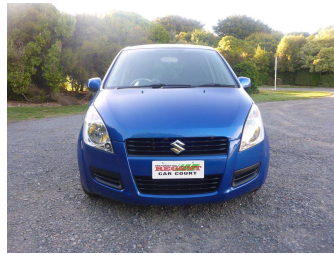

2011 Suzuki Splash

Purchase Price **\$10,990**
Includes GST, Registration & Licensing

Finance may be available on this vehicle. Ask one of our friendly staff for more information.

Gain peace of mind with Mechanical Breakdown Insurance. **Ask us how.**

Body Style
5 door, Hatchback

Odometer
51,435 km

Engine
1200 cc, Internal Combustion

Fuel Type
Petrol

Transmission
Automatic

Wheels
-

VIN
TSMEXB32S00505153

Interior
Black

Safety

Based on 2023 VSRR rating

Reg No.
-

Ext Colour
Blue

History
-

Seats
5 seats, Cloth

CO2 Emissions
★★★★☆
139 grams/km

Energy Economy
★★★★☆☆