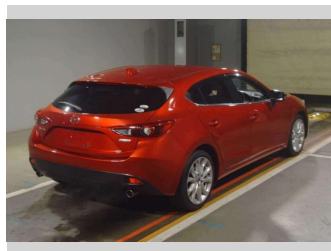

# 2015 Mazda AXELA Sport 20S Touring

**Purchase Price** **\$13,990**  
Includes GST, Registration & Licensing

Finance may be available on this vehicle. Ask one of our friendly staff for more information.

Body Style  
**5 door, Hatchback**

Odometer  
**160,731 km**

Engine  
**2000 cc, Internal Combustion**

Fuel Type  
**Petrol**

Transmission  
**Automatic**

Wheels  
-

VIN  
-

Interior  
**Black**