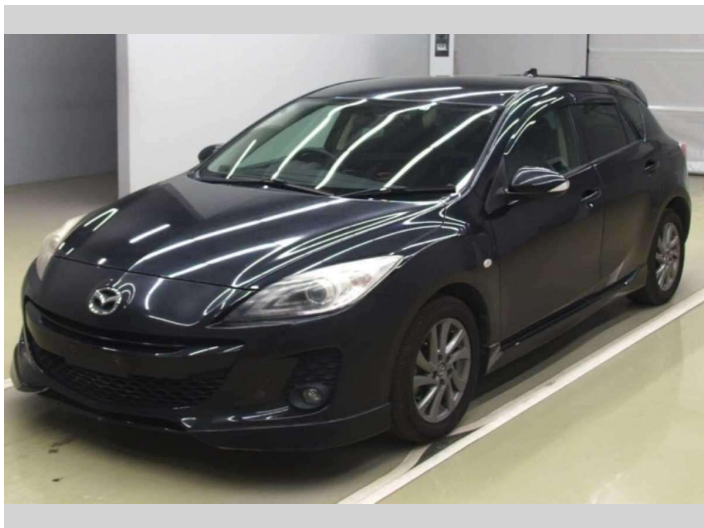

2013 Mazda Axela 1.5S Sports

Purchase Price **\$11,990**
Includes GST, Registration & Licensing

Finance may be available on this vehicle. Ask one of our friendly staff for more information.

Gain peace of mind with Mechanical Breakdown Insurance. **Ask us how.**

Body Style
5 door, Hatchback

Odometer
150,230 km

Engine
1500 cc, Internal Combustion

Fuel Type
Petrol

Transmission
Automatic

Wheels
-

VIN
7AT0C13JX24207792

Interior
Black

Safety

Based on 2023 UCSR rating for 09-13 models

Reg No.
-

Ext Colour
Black

History
Ex-Overseas

Seats
5 seats, Cloth

CO2 Emissions
★★★★☆
174 grams/km

Energy Economy
★★★★☆☆