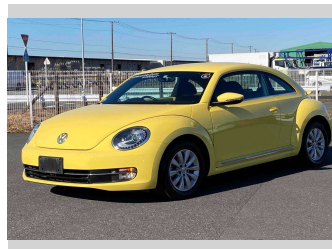

2014 Volkswagen Beetle Design

Purchase Price **\$14,990**
Includes GST, Registration & Licensing

Finance may be available on this vehicle. Ask one of our friendly staff for more information.

Gain peace of mind with Mechanical Breakdown Insurance. **Ask us how.**

Body Style
Hatchback

Odometer
111,503 km

Engine
1200 cc, Internal Combustion

Fuel Type
Petrol

Transmission
Automatic

Wheels
-

VIN
WVWZZZ16ZEM650065

Interior
Black

Safety

Based on 2023 VSRR rating

Reg No.
-

Ext Colour
Yellow

History
-

Seats
5 seats, Cloth

CO2 Emissions
★★★★☆
153 grams/km

Energy Economy
★★★★☆☆
Annual fuel cost of \$2,590
6.6L per 100km