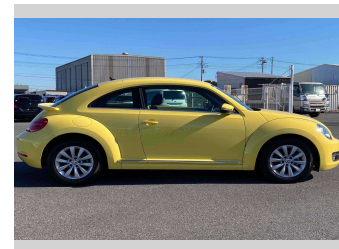

2014 Volkswagen Beetle Design

Purchase Price **\$14,990**
Includes GST, Registration & Licensing

Finance may be available on this vehicle. Ask one of our friendly staff for more information.

Gain peace of mind with Mechanical Breakdown Insurance. **Ask us how.**

Body Style
Hatchback

Odometer
111,503 km

Engine
1200 cc, Internal Combustion

Fuel Type
Petrol

Transmission
Automatic

Wheels
-

VIN
WVWZZZ16ZEM650065

Interior
Black

Safety

Based on 2023 VSRR rating

Reg No.
-

Ext Colour
Yellow

History
-

Seats
5 seats, Cloth

CO2 Emissions
★★★★☆
153 grams/km

Energy Economy
★★★★☆☆
Annual fuel cost of \$2,590
6.6L per 100km