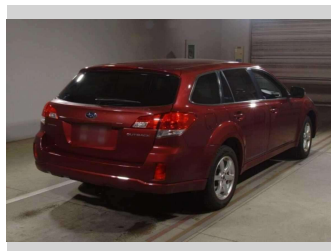

2012 Subaru Outback 2.5i Eyesight 4WD

Purchase Price **\$13,990**
Includes GST, Registration & Licensing

Finance may be available on this vehicle. Ask one of our friendly staff for more information.

Gain peace of mind with Mechanical Breakdown Insurance. **Ask us how.**

Body Style
5 door, Station Wagon

Odometer
119,258 km

Engine
2500 cc, Internal Combustion

Fuel Type
Petrol

Transmission
Automatic, All Wheel Drive

Wheels
-

VIN
-

Interior
Black