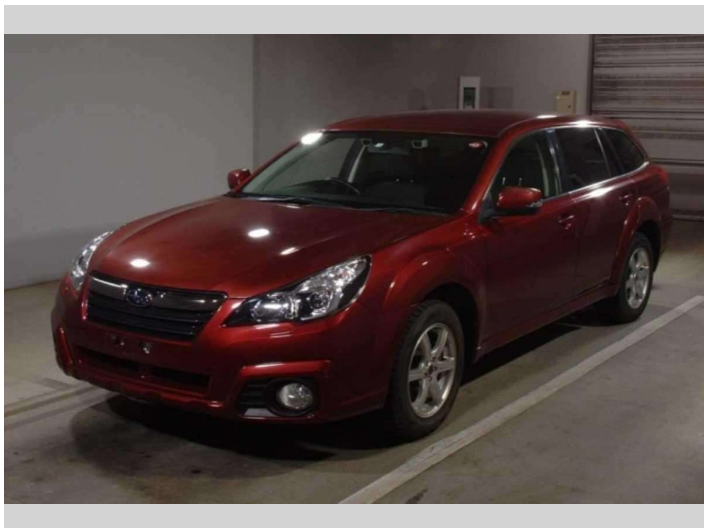

2012 Subaru Outback 2.5i Eyesight 4WD

Purchase Price **\$13,990**
Includes GST, Registration & Licensing

Finance may be available on this vehicle. Ask one of our friendly staff for more information.

Gain peace of mind with Mechanical Breakdown Insurance. **Ask us how.**

Top features

- » 2 Air Bags
- » 4WD
- » ABS Braking
- » Air Con
- » Alloy Wheels
- » Cruise Control
- » Electric Drivers seat
- » ESC
- » Fog Lamps
- » Indicator Mirror
- » ISOFIX Child Seat Anch...
- » Keyless Entry
- » Keyless Start
- » Lane Keep Assist
- » Power Mirrors
- » Power Steering
- » Pre-crash Safety
- » Pre-Crash Safety System...

Body Style
5 door, Station Wagon

Odometer
119,258 km

Engine
2500 cc, Internal Combustion

Fuel Type
Petrol

Transmission
Automatic, All Wheel Drive

Wheels
-

VIN
-

Interior
Black