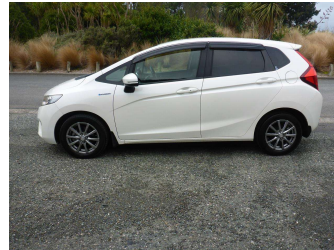

2014 Honda Fit Hybrid

Purchase Price **\$12,990**
Includes GST, Registration & Licensing

Finance may be available on this vehicle. Ask one of our friendly staff for more information.

Gain peace of mind with Mechanical Breakdown Insurance. **Ask us how.**

Body Style
5 door, Hatchback

Odometer
126,174 km

Engine
1500 cc, Hybrid

Fuel Type
Hybrid

Transmission
Automatic

Wheels
-

VIN
7AT08G2YX23093078

Interior
Black