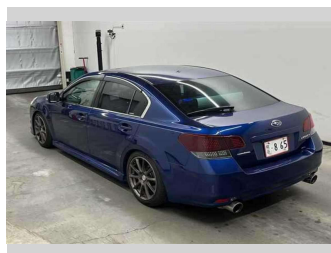

# 2011 Subaru Legacy 2.5 GT 6 Speed Manual AWD

**Purchase Price** **\$16,990**  
Includes GST, Registration & Licensing

Finance may be available on this vehicle. Ask one of our friendly staff for more information.

**Body Style**  
4 door, Sedan

**Odometer**  
140,400 km

**Engine**  
2500 cc, Internal Combustion

**Fuel Type**  
Petrol

**Transmission**  
6 Speed Manual, All Wheel

**Wheels**  
-

**VIN**  
7AT0GF0BX24017135

**Interior**  
Black

**Safety**

Based on 2023 UCSR rating for 09-14 models

**Reg No.**  
-

**Ext Colour**  
Blue

**History**  
-

**Seats**  
5 seats, Cloth/Leather

**CO2 Emissions**  
★★★☆☆☆  
237 grams/km