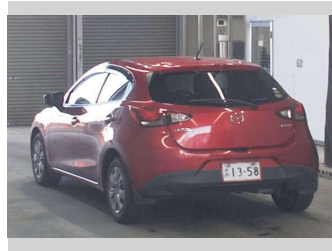

2015 Mazda Demio 13-SkyActive

Purchase Price **\$12,990**
Includes GST, Registration & Licensing

Finance may be available on this vehicle. Ask one of our friendly staff for more information.

Gain peace of mind with Mechanical Breakdown Insurance. **Ask us how.**

Body Style
5 door, Hatchback

Odometer
121,648 km

Engine
1300 cc, Internal Combustion

Fuel Type
Petrol

Transmission
Manual

Wheels
-

VIN
7AT0C12HX24113705

Interior
Black