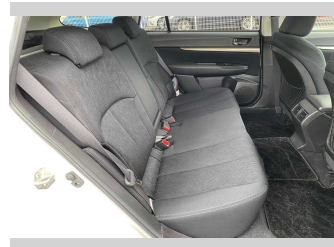

2013 Subaru Legacy Touring Wagon 2.5i Eyesight

Purchase Price **$14,990**
Includes GST, Registration & Licensing

Finance may be available on this vehicle. Ask one of our friendly staff for more information.

Gain peace of mind with Mechanical Breakdown Insurance. **Ask us how.**

1. **Top features**
2. » 2 Air Bags
   - » 4WD
   - » ABS Braking
   - » Air Con
   - » Alloy Wheels
   - » Auto Lights
   - » CD Player
   - » Corner Sensor
   - » ESC
   - » Fog Lamps
   - » Indicator Mirror
   - » Keyless Entry
   - » Keyless Start
   - » Lane Keep Assist
   - » Paddle Shift
   - » Power Mirrors
   - » Power Steering
   - » Pre-crash Safety

Body Style
5 door, Station Wagon

Odometer
122,340 km

Engine
2500 cc, Internal Combustion

Fuel Type
Petrol

Transmission
Automatic, 4WD

Wheels
-

VIN
-

Interior
Black

Safety

Based on 2023 UCSR rating for 09-14 models

Reg No.
-

Ext Colour
White

History
Ex-Overseas

Seats
5 seats, Cloth

CO2 Emissions
-

Energy Economy

☆☆☆☆☆☆

Annual fuel cost not available

Energy Consumption unknown. Emissions and Energy Economy figures standardised to 3P WLTP.

Stock ID: 47135

Regent Car Court | Phone 0276122217 | Email south@regentcars.co.nz
167-169 Clyde Street, Invercargill 9810, New Zealand
www.regentcars.co.nz

4.71 | 674 reviews