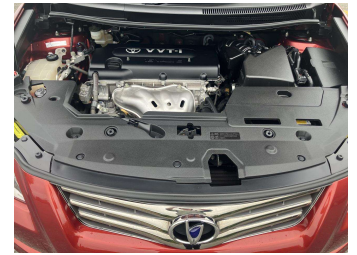

2008 Toyota Blade B

Purchase Price **\$12,990**
Includes GST, Registration & Licensing

Finance may be available on this vehicle. Ask one of our friendly staff for more information.

Gain peace of mind with Mechanical Breakdown Insurance. **Ask us how.**

Body Style
5 door, Hatchback

Odometer
52,752 km

Engine
2400 cc, Internal Combustion

Fuel Type
Petrol

Transmission
Automatic

Wheels
-

VIN
7AT0H656X24028559

Interior
Black