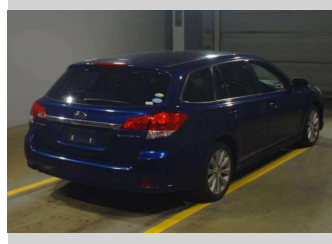

# 2011 Subaru Legacy Touring Wagon 2.5i Eyesight

**Purchase Price** **\$12,990**  
Includes GST, Registration & Licensing

Finance may be available on this vehicle. Ask one of our friendly staff for more information.

Body Style  
**5 door, Station Wagon**

Odometer  
**93,654 km**

Engine  
**2500 cc, Internal Combustion**

Fuel Type  
**Petrol**

Transmission  
**Automatic**

Wheels  
-

VIN  
**7AT0GF0BX24045371**

Interior  
**Black**