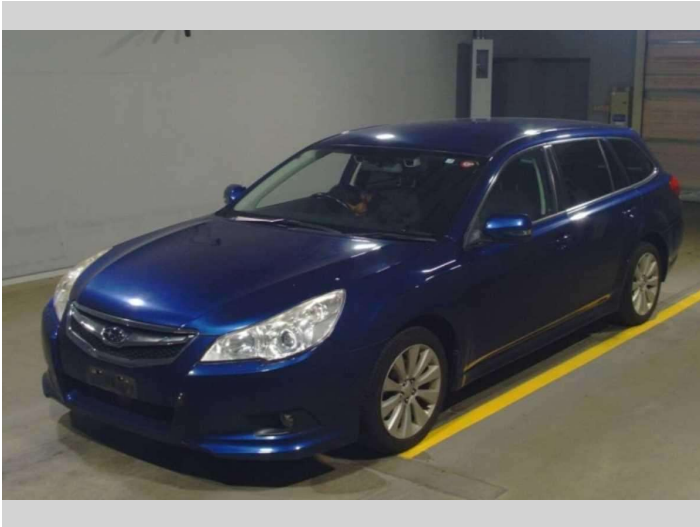

# 2011 Subaru Legacy Touring Wagon 2.5i Eyesight

**Purchase Price** **\$12,990**  
Includes GST, Registration & Licensing

Finance may be available on this vehicle. Ask one of our friendly staff for more information.

Body Style  
**5 door, Station Wagon**

Odometer  
**93,654 km**

Engine  
**2500 cc, Internal Combustion**

Fuel Type  
**Petrol**

Transmission  
**Automatic**

Wheels  
-

VIN  
**7AT0GF0BX24045371**

Interior  
**Black**

Safety  

Based on 2023 UCSR rating for 09-14 models

Reg No.  
-

Ext Colour  
**Blue**

History  
-

Seats  
**5 seats, Cloth**

CO2 Emissions  
**★★★★☆**  
**210 grams/km**

Energy Economy  
**★★☆☆☆☆**