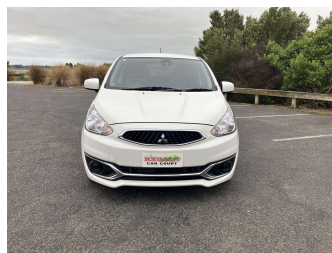

2018 Mitsubishi Mirage 1.2G

Purchase Price **\$11,990**
Includes GST, Registration & Licensing

Finance may be available on this vehicle. Ask one of our friendly staff for more information.

Gain peace of mind with Mechanical Breakdown Insurance. **Ask us how.**

Body Style
5 door, Hatchback

Odometer
60,172 km

Engine
1200 cc, Internal Combustion

Fuel Type
Petrol

Transmission
Automatic

Wheels
-

VIN
7AT0CJ0AX23045934

Interior
Black & Beige