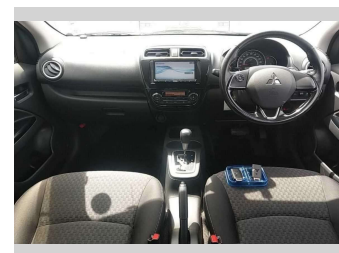

2016 Mitsubishi Mirage G

Purchase Price **\$9,990**
Includes GST, Registration & Licensing

Finance may be available on this vehicle. Ask one of our friendly staff for more information.

Gain peace of mind with Mechanical Breakdown Insurance. **Ask us how.**

Top features

- » 3 Full Seat Belts In R...
- » 4 Air Bags
- » ABS Braking
- » Cam Chain
- » CD Player
- » Child Seat Anchor Poin...
- » ESC
- » ISOFIX Child Seat Anch...
- » Keyless Entry
- » Keyless Start
- » Split Fold Down Rear S...

Body Style
5 door, Hatchback

Odometer
127,320 km

Engine
1200 cc, Internal Combustion

Fuel Type
Petrol

Transmission
Automatic, Front Wheel

Wheels
-

VIN
-

Interior
Black