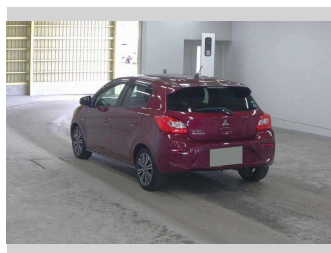

2016 Mitsubishi Mirage G

Purchase Price **\$9,990**
Includes GST, Registration & Licensing

Finance may be available on this vehicle. Ask one of our friendly staff for more information.

Gain peace of mind with Mechanical Breakdown Insurance. **Ask us how.**

Body Style
5 door, Hatchback

Odometer
127,320 km

Engine
1200 cc, Internal Combustion

Fuel Type
Petrol

Transmission
Automatic, Front Wheel

Wheels
-

VIN
-

Interior
Black