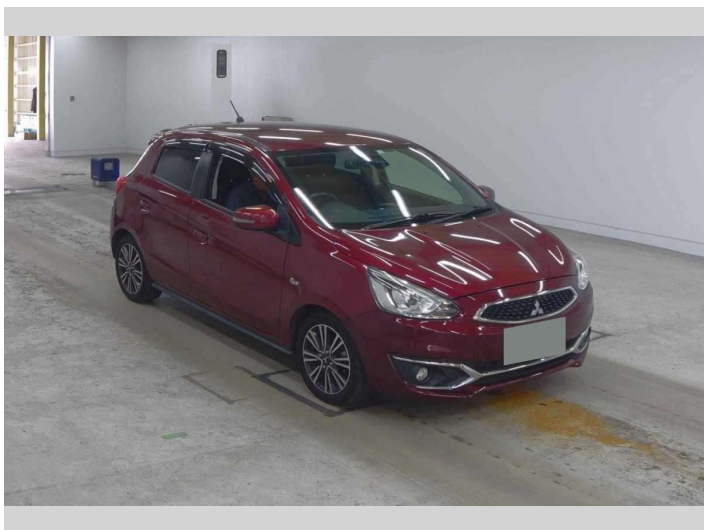

2016 Mitsubishi Mirage G

Purchase Price **\$9,990**
Includes GST, Registration & Licensing

Finance may be available on this vehicle. Ask one of our friendly staff for more information.

Gain peace of mind with Mechanical Breakdown Insurance. **Ask us how.**

Body Style
5 door, Hatchback

Odometer
127,320 km

Engine
1200 cc, Internal Combustion

Fuel Type
Petrol

Transmission
Automatic, Front Wheel

Wheels
-

VIN
-

Interior
Black