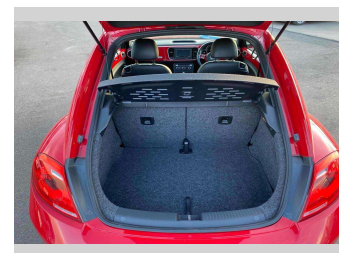

2012 Volkswagen Beetle Design Leather Package

Purchase Price **$14,990**
Includes GST, Registration & Licensing

Finance may be available on this vehicle. Ask one of our friendly staff for more information.

Gain peace of mind with Mechanical Breakdown Insurance. **Ask us how.**

Top features

- » 2 Air Bags
- » ABS Braking
- » Air Con
- » Alloy Wheels
- » CD Player
- » Cruise Control
- » ESC
- » Fog Lamps
- » Heated Seats
- » Indicator Mirror
- » Power Mirrors
- » Power Steering
- » Radio
- » Remote Central Locking
- » Remote Key
- » Turbo

Body Style
3 door, Hatchback

Odometer
68,352 km

Engine
1200 cc, Internal Combustion

Fuel Type
Petrol

Transmission
Automatic

Wheels
-

VIN
WVWZZZ16ZCM632782

Interior
Black

Safety

Based on 2023 VSRR rating

Reg No.
-

Ext Colour
Red

History
Ex-Overseas

Seats
5 seats, Leather

CO2 Emissions
★★★★☆
153 grams/km

Energy Economy
★★★★☆☆
Annual fuel cost of $2,590
6.6L per 100km

Cost per year is an estimate based on petrol price of $2.80 per litre and an average distance of 14000 km. Emissions and Energy Economy figures standardised to 3P WLTP.

Stock ID: 47186

Regent Car Court | Phone 0276122217 | Email south@regentcars.co.nz
167-169 Clyde Street, Invercargill 9810, New Zealand
www.regentcars.co.nz

★★★★★
4.71 | 675 reviews