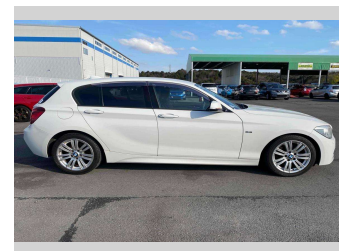

2012 BMW 116i M Sports

Purchase Price **\$13,990**
Includes GST, Registration & Licensing

Finance may be available on this vehicle. Ask one of our friendly staff for more information.

Gain peace of mind with Mechanical Breakdown Insurance. **Ask us how.**

Body Style
5 door, Hatchback

Odometer
51,430 km

Engine
1600 cc, Internal Combustion

Fuel Type
Petrol

Transmission
Automatic

Wheels
-

VIN
-

Interior
Black