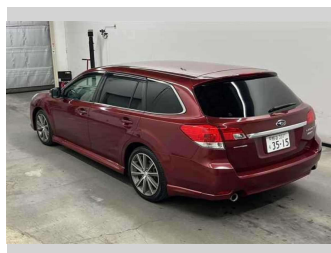

2013 Subaru Legacy Touring Wagon 2.0GT Eyesight

Purchase Price **\$14,990**
Includes GST, Registration & Licensing

Finance may be available on this vehicle. Ask one of our friendly staff for more information.

Body Style
5 door, Station Wagon

Odometer
137,972 km

Engine
2000 cc, Internal Combustion

Fuel Type
Petrol

Transmission
Automatic, All Wheel Drive

Wheels
-

VIN
7AT0GF0BX24003362

Interior
Black