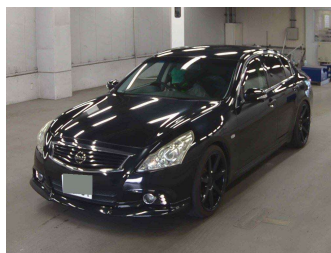

2012 Nissan Skyline 370GT

Purchase Price **\$14,990**
Includes GST, Registration & Licensing

Finance may be available on this vehicle. Ask one of our friendly staff for more information.

Gain peace of mind with Mechanical Breakdown Insurance. **Ask us how.**

Body Style
4 door, Sedan

Odometer
114,000 km

Engine
3700 cc, Internal Combustion

Fuel Type
Petrol

Transmission
Automatic, Rear Wheel

Wheels
-

VIN
-

Interior
Black

Safety
-

Reg No.
-

Ext Colour
Black

History
Ex-Overseas

Seats
5 seats, Cloth/Leather

CO2 Emissions
-

Energy Economy
-

Stock ID: 47256