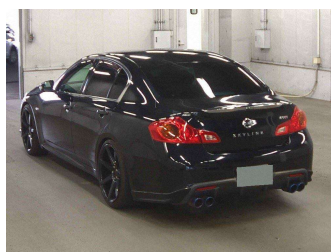

2012 Nissan Skyline 370GT

Purchase Price **\$14,990**
Includes GST, Registration & Licensing

Finance may be available on this vehicle. Ask one of our friendly staff for more information.

Gain peace of mind with Mechanical Breakdown Insurance. **Ask us how.**

Top features

- » 2 Air Bags
- » ABS Braking
- » Air Con
- » Alloy Wheels
- » ESC
- » Fog Lamps
- » Indicator Mirror
- » Keyless Entry
- » Keyless Start
- » Power Mirrors
- » Power Steering
- » Push Button Start
- » Radio
- » Rear Spoiler
- » Retractable Mirrors
- » Smart Key
- » Tinted Windows

Body Style
4 door, Sedan

Odometer
114,000 km

Engine
3700 cc, Internal Combustion

Fuel Type
Petrol

Transmission
Automatic, Rear Wheel

Wheels
-

VIN
-

Interior
Black

Safety
-

Reg No.
-

Ext Colour
Black

History
Ex-Overseas

Seats
5 seats, Cloth/Leather

CO2 Emissions
-

Energy Economy
-

Stock ID: 47256