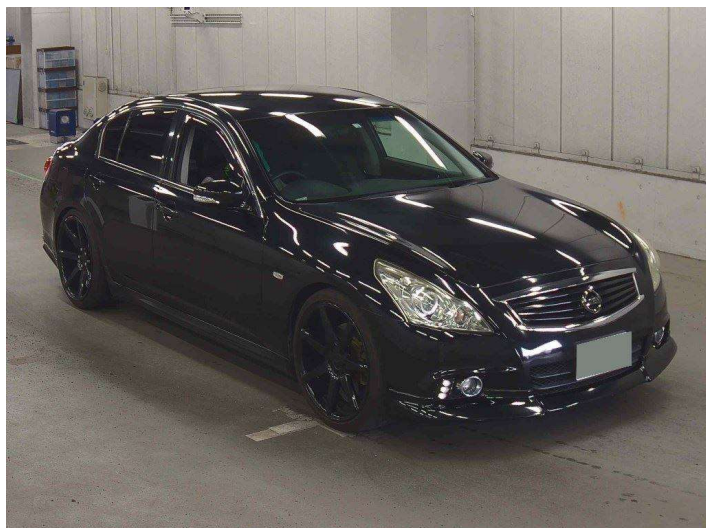

2012 Nissan Skyline 370GT

Purchase Price **\$14,990**
Includes GST, Registration & Licensing

Finance may be available on this vehicle. Ask one of our friendly staff for more information.

Gain peace of mind with Mechanical Breakdown Insurance. **Ask us how.**

Top features

- » 2 Air Bags
- » ABS Braking
- » Air Con
- » Alloy Wheels
- » ESC
- » Fog Lamps
- » Indicator Mirror
- » Keyless Entry
- » Keyless Start
- » Power Mirrors
- » Power Steering
- » Push Button Start
- » Radio
- » Rear Spoiler
- » Retractable Mirrors
- » Smart Key
- » Tinted Windows

Body Style
4 door, Sedan

Odometer
114,000 km

Engine
3700 cc, Internal Combustion

Fuel Type
Petrol

Transmission
Automatic, Rear Wheel

Wheels
-

VIN
-

Interior
Black

Safety
-

Reg No.
-

Ext Colour
Black

History
Ex-Overseas

Seats
5 seats, Cloth/Leather

CO2 Emissions
-

Energy Economy
-

Stock ID: 47256