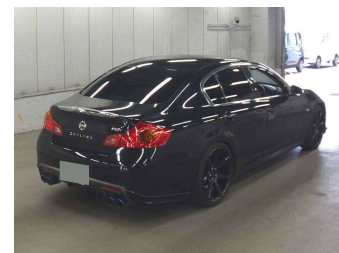

2012 Nissan Skyline 370GT

Purchase Price **\$14,990**
Includes GST, Registration & Licensing

Finance may be available on this vehicle. Ask one of our friendly staff for more information.

Gain peace of mind with Mechanical Breakdown Insurance. **Ask us how.**

Top features

- » 2 Air Bags
- » ABS Braking
- » Air Con
- » Alloy Wheels
- » ESC
- » Fog Lamps
- » Indicator Mirror
- » Keyless Entry
- » Keyless Start
- » Power Mirrors
- » Power Steering
- » Push Button Start
- » Radio
- » Rear Spoiler
- » Retractable Mirrors
- » Smart Key
- » Tinted Windows

Body Style
4 door, Sedan

Odometer
114,000 km

Engine
3700 cc, Internal Combustion

Fuel Type
Petrol

Transmission
Automatic, Rear Wheel

Wheels
-

VIN
-

Interior
Black