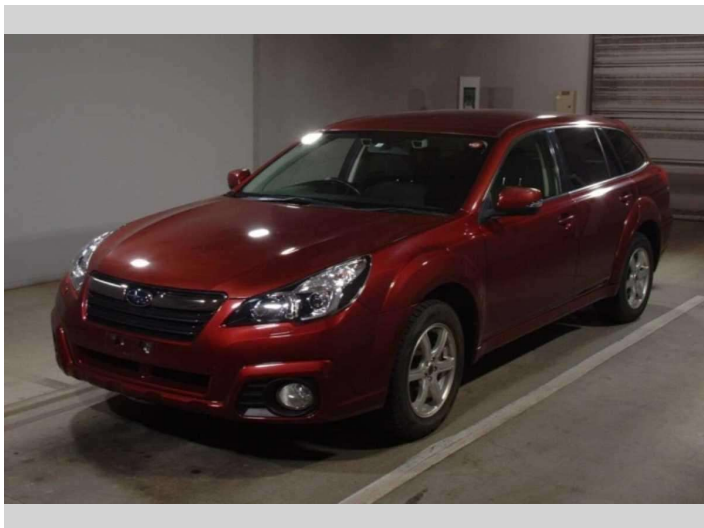

2012 Subaru Outback 2.5i Eyesight 4WD

Purchase Price **\$13,990**
Includes GST, Registration & Licensing

Finance may be available on this vehicle. Ask one of our friendly staff for more information.

Gain peace of mind with Mechanical Breakdown Insurance. **Ask us how.**

Top features

- » 2 Air Bags
- » 4WD
- » ABS Braking
- » Air Con
- » Alloy Wheels
- » Cruise Control
- » Electric Drivers seat
- » ESC
- » Fog Lamps
- » Indicator Mirror
- » ISOFIX Child Seat Anch...
- » Keyless Entry
- » Keyless Start
- » Lane Keep Assist
- » Power Mirrors
- » Power Steering
- » Pre-crash Safety
- » Pre-Crash Safety System

Body Style	5 door, Station Wagon
Odometer	119,258 km
Engine	2500 cc, Internal Combustion
Fuel Type	Petrol
Transmission	Automatic, All Wheel Drive
Wheels	-
VIN	-
Interior	Black
Safety	-

Reg No.	-
Ext Colour	Red
History	Ex-Overseas
Seats	5 seats, Cloth/Leather
CO2 Emissions	-
Energy Economy	-