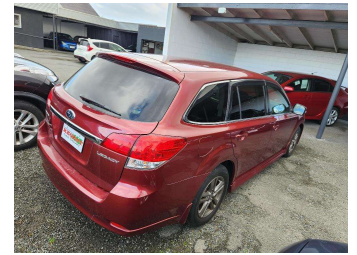

2014 Subaru Legacy Touring Wagon 2.5i Eyesight

Purchase Price **\$14,990**
Includes GST, Registration & Licensing

Finance may be available on this vehicle. Ask one of our friendly staff for more information.

Body Style
5 door, Station Wagon

Odometer
75,492 km

Engine
2500 cc, Internal Combustion

Fuel Type
Petrol

Transmission
Automatic, 4WD

Wheels
-

VIN
7AT0GF0BX24032910

Interior
Black