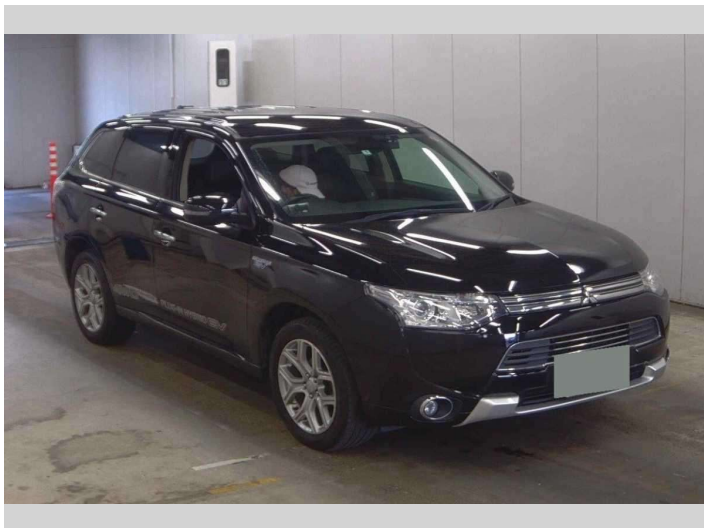

# 2014 Mitsubishi Outlander PHEV G 4WD

**Purchase Price** **\$19,990**  
Includes GST, Registration & Licensing

Finance may be available on this vehicle. Ask one of our friendly staff for more information.

Body Style  
**5 door, SUV**

Odometer  
**98,838 km**

Engine  
**2000 cc, Hybrid**

Fuel Type  
**Hybrid**

Transmission  
**Automatic, 4WD**

Wheels  
-

VIN  
-

Interior  
**Black**