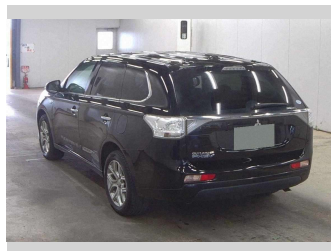

# 2014 Mitsubishi Outlander PHEV G 4WD

**Purchase Price** **\$19,990**  
Includes GST, Registration & Licensing

Finance may be available on this vehicle. Ask one of our friendly staff for more information.

Body Style  
**5 door, SUV**

Odometer  
**98,838 km**

Engine  
**2000 cc, Hybrid**

Fuel Type  
**Hybrid**

Transmission  
**Automatic, 4WD**

Wheels  
-

VIN  
-

Interior  
**Black**