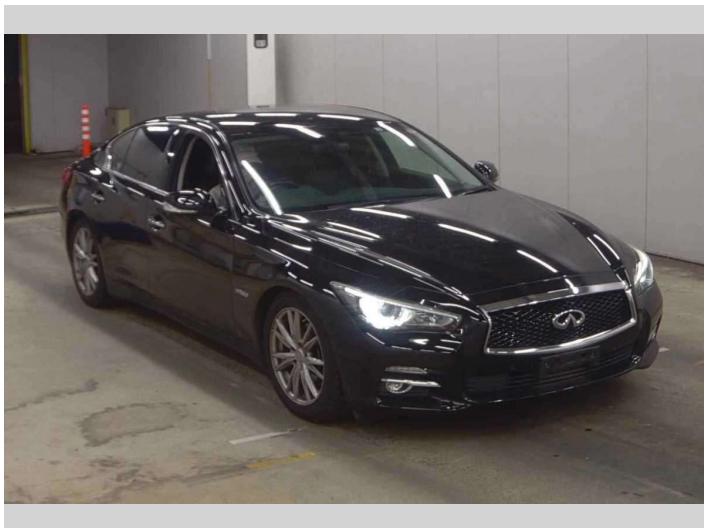

# 2017 Nissan Skyline 350 GT Hybrid

**Purchase Price** **\$16,990**  
Includes GST, Registration & Licensing

Finance may be available on this vehicle. Ask one of our friendly staff for more information.

Body Style  
**4 door, Sedan**

Odometer  
**155,375 km**

Engine  
**3500 cc, Hybrid**

Fuel Type  
**Hybrid**

Transmission  
**Automatic, Rear Wheel**

Wheels  
-

VIN  
-

Interior  
**Black**