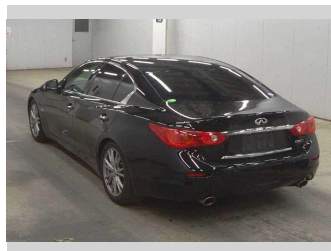

# 2017 Nissan Skyline 350 GT Hybrid

**Purchase Price** **\$16,990**  
Includes GST, Registration & Licensing

Finance may be available on this vehicle. Ask one of our friendly staff for more information.

Body Style  
**4 door, Sedan**

Odometer  
**155,375 km**

Engine  
**3500 cc, Hybrid**

Fuel Type  
**Hybrid**

Transmission  
**Automatic, Rear Wheel**

Wheels  
-

VIN  
-

Interior  
**Black**