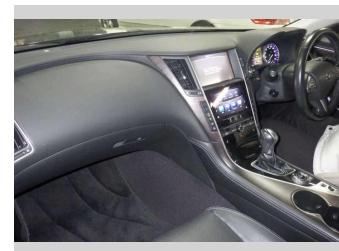

# 2017 Nissan Skyline 350 GT Hybrid

**Purchase Price** **\$16,990**  
Includes GST, Registration & Licensing

Finance may be available on this vehicle. Ask one of our friendly staff for more information.

Body Style  
**4 door, Sedan**

Odometer  
**155,375 km**

Engine  
**3500 cc, Hybrid**

Fuel Type  
**Hybrid**

Transmission  
**Automatic, Rear Wheel**

Wheels  
-

VIN  
-

Interior  
**Black**