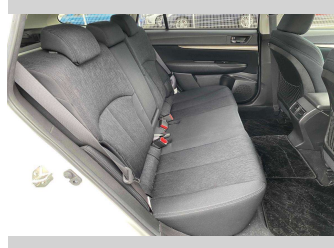

2013 Subaru Legacy Touring Wagon 2.5i Eyesight

Purchase Price **$14,990**
Includes GST, Registration & Licensing

Finance may be available on this vehicle. Ask one of our friendly staff for more information.

Gain peace of mind with Mechanical Breakdown Insurance. **Ask us how.**

Top features

- » 2 Air Bags
- » 4WD
- » ABS Braking
- » Air Con
- » Alloy Wheels
- » Auto Lights
- » CD Player
- » Corner Sensor
- » ESC
- » Fog Lamps
- » Indicator Mirror
- » Keyless Entry
- » Keyless Start
- » Lane Keep Assist
- » Paddle Shift
- » Power Mirrors
- » Power Steering
- » Pre-crash Safety

Body Style
5 door, Station Wagon

Odometer
122,810 km

Engine
2500 cc, Internal Combustion

Fuel Type
Petrol

Transmission
Automatic, 4WD

Wheels
-

VIN
7AT0GF0BX24016097

Interior
Black

Safety

Based on 2023 UCSR rating for 09-14 models

Reg No.
-

Ext Colour
White

History
Ex-Overseas

Seats
5 seats, Cloth

CO2 Emissions
★★★★☆
181 grams/km

Energy Economy
★★☆☆☆
Annual fuel cost of $3,020
7.7L per 100km

Cost per year is an estimate based on petrol price of $2.80 per litre and an average distance of 14000 km. Emissions and Energy Economy figures standardised to 3P WLTP.

Stock ID: 47135

Regent Car Court | Phone 0276122217 | Email south@regentcars.co.nz
167-169 Clyde Street, Invercargill 9810, New Zealand
www.regentcars.co.nz

★★★★★
4.71 | 682 reviews