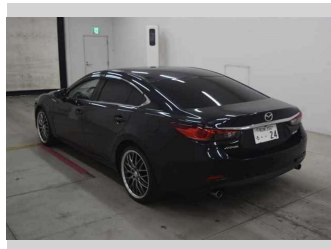

2014 Mazda Atenza 20S

Purchase Price **\$13,990**
Includes GST, Registration & Licensing

Finance may be available on this vehicle. Ask one of our friendly staff for more information.

Gain peace of mind with Mechanical Breakdown Insurance. **Ask us how.**

- Top features**
- » 3 Full Seat Belts In R...
 - » 6 Air Bags
 - » ABS Braking
 - » Alloy Wheels
 - » Cam Chain
 - » CD Player
 - » Child Seat Anchor Poin...
 - » Cruise Control
 - » ESC
 - » Heated Seats
 - » ISOFIX Child Seat Anch...
 - » Keyless Entry
 - » Keyless Start
 - » Remote Central Locking

Body Style
4 door, Sedan

Odometer
165,787 km

Engine
2000 cc, Internal Combustion

Fuel Type
Petrol

Transmission
Automatic

Wheels
-

VIN
-

Interior
Black, Leather