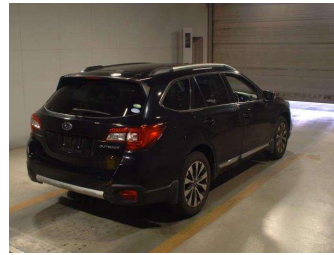

# 2014 Subaru Outback 2.5i Eyesight 4WD

**Purchase Price** **\$15,990**  
Includes GST, Registration & Licensing

Finance may be available on this vehicle. Ask one of our friendly staff for more information.

Body Style  
**5 door, Station Wagon**

Odometer  
**187,000 km**

Engine  
**2500 cc, Internal Combustion**

Fuel Type  
**Petrol**

Transmission  
**Automatic, All Wheel Drive**

Wheels  
-

VIN  
-

Interior  
**Black**